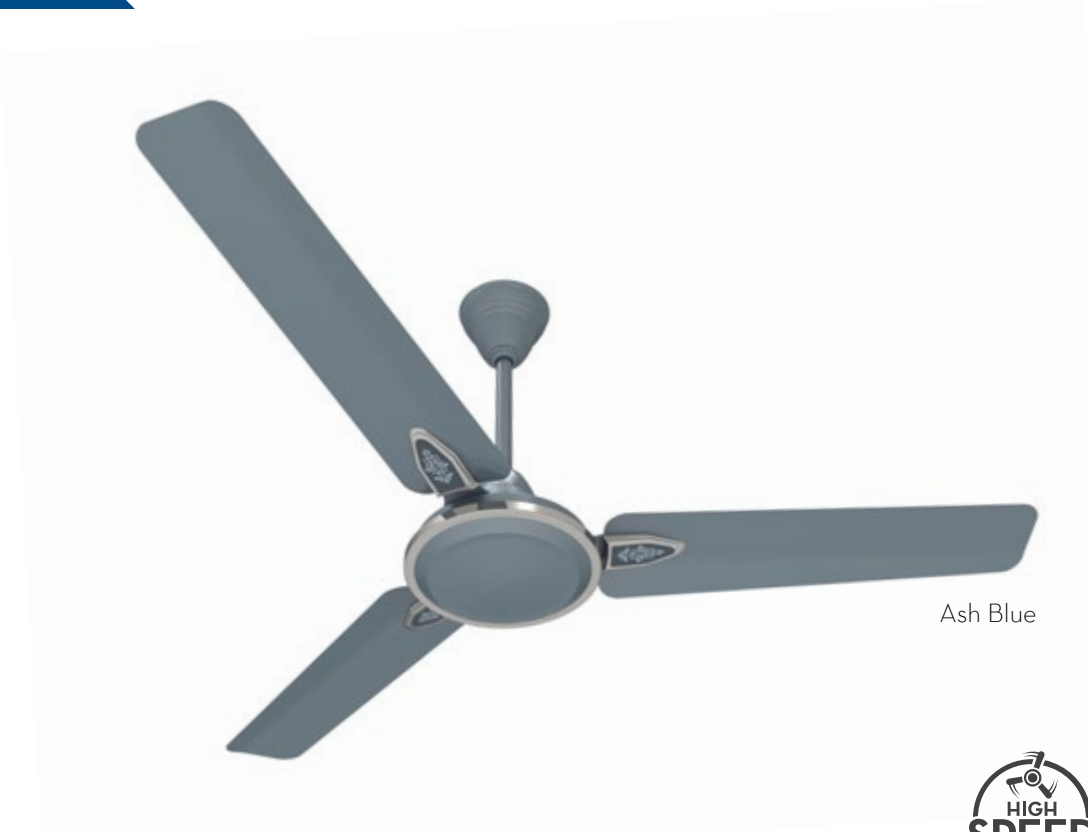

NEW

Ash Blue

RUBIO

- An aesthetic design with contemporary finish to give a modern appeal
- Motor design with deco ring with designer trims

Room Area (sq.ft)	Sweep (mm)	Power Inputs (Watts)	Speed (RPM)	Air Delivery (CMM)
156	1200	72	380	230

Room Type - Living Room. Bedroom.

HIGHSPEED

Colour Range