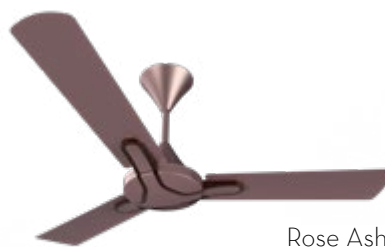

NEW

GIANNA

- Decorative motor design
- Metallic finish with Anti-corrosive blade & body
- Wider blades for higher air delivery

Room Area (sq.ft)	Sweep (mm)	Power Inputs (Watts)	Speed (RPM)	Air Delivery (CMM)
156	1200	75	380	220

Room Type - Living Room. Bedroom.

Colour Range

Rose Ash